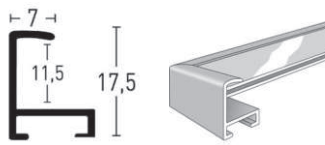

Rahmenprofile | Frame profiles

Profil 1 | Profile 1

• Montage-Set Art. 51404