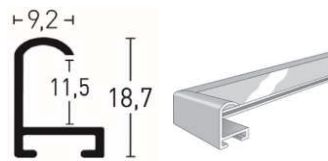

Profil 2 | Profile 2

• Montage-Set Art. 51404