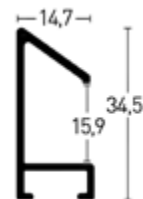

Profil 51 | Profile 51

BW-Set | Sample Set:
Art.Nr. | Ref.No.: **901051**
Winkel | Samples: **19**

Farboberflächen | Colour surfaces

1:1

Leistenseite glatt ¹
smooth side ¹
Leistenseite mit Struktur ²
side with structure ²